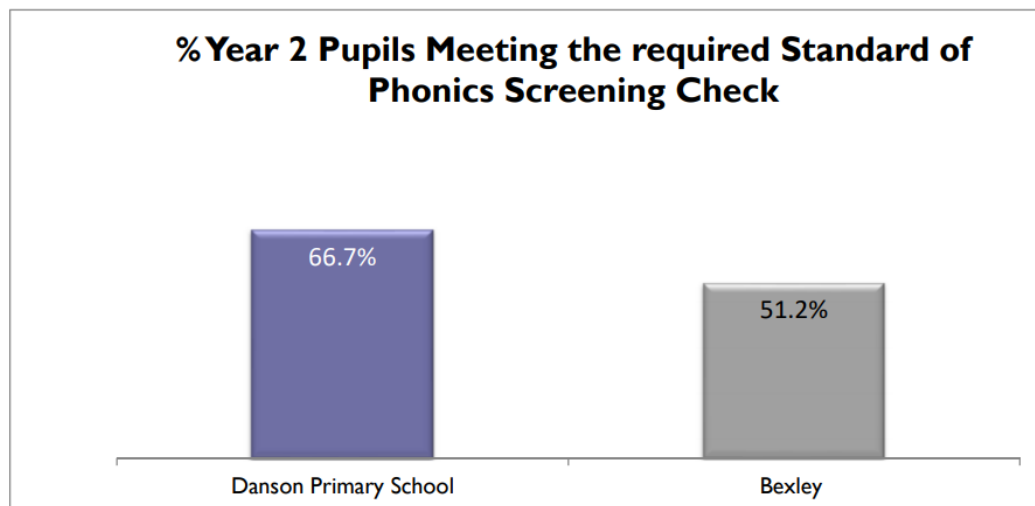

Phonics Screening Check 2019

		2015	2016	2017	2018	2019
Year 1 (Wa)	Danson Primary School	83.0%	85.6%	87.6%	90.0%	88.9%
	Bexley	82.4%	84.5%	84.8%	86.7%	84.3%
	National	77.0%	81.0%	81.0%	82.7%	81.9%

		2015	2016	2017	2018	2019
Year 2 (Wa)	Danson Primary School	60.0%	75.0%	100.0%	72.7%	66.7%
	Bexley	65.4%	65.7%	59.2%	64.4%	51.2%
	National	-	-	-	-	-