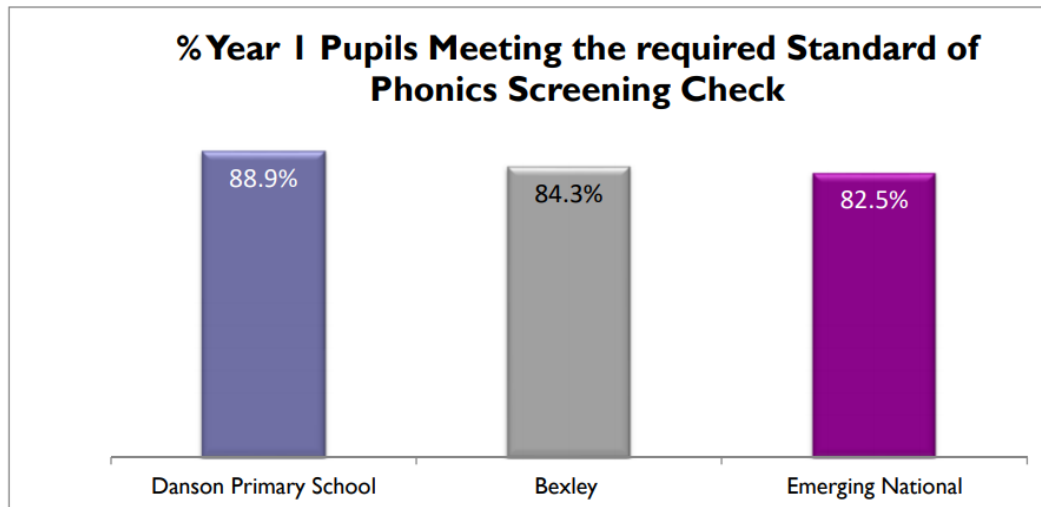

Phonics Screening Check 2019

		2015	2016	2017	2018	2019
Year 1 (Wa)	Danson Primary School	83.0%	85.6%	87.6%	90.0%	88.9%
	Bexley	82.4%	84.5%	84.8%	86.7%	84.3%
	National	77.0%	81.0%	81.0%	82.7%	81.9%

		2015	2016	2017	2018	2019
Year 2 (Wa)	Danson Primary School	60.0%	75.0%	100.0%	72.7%	66.7%
	Bexley	65.4%	65.7%	59.2%	64.4%	51.2%
	National	-	-	-	-	-